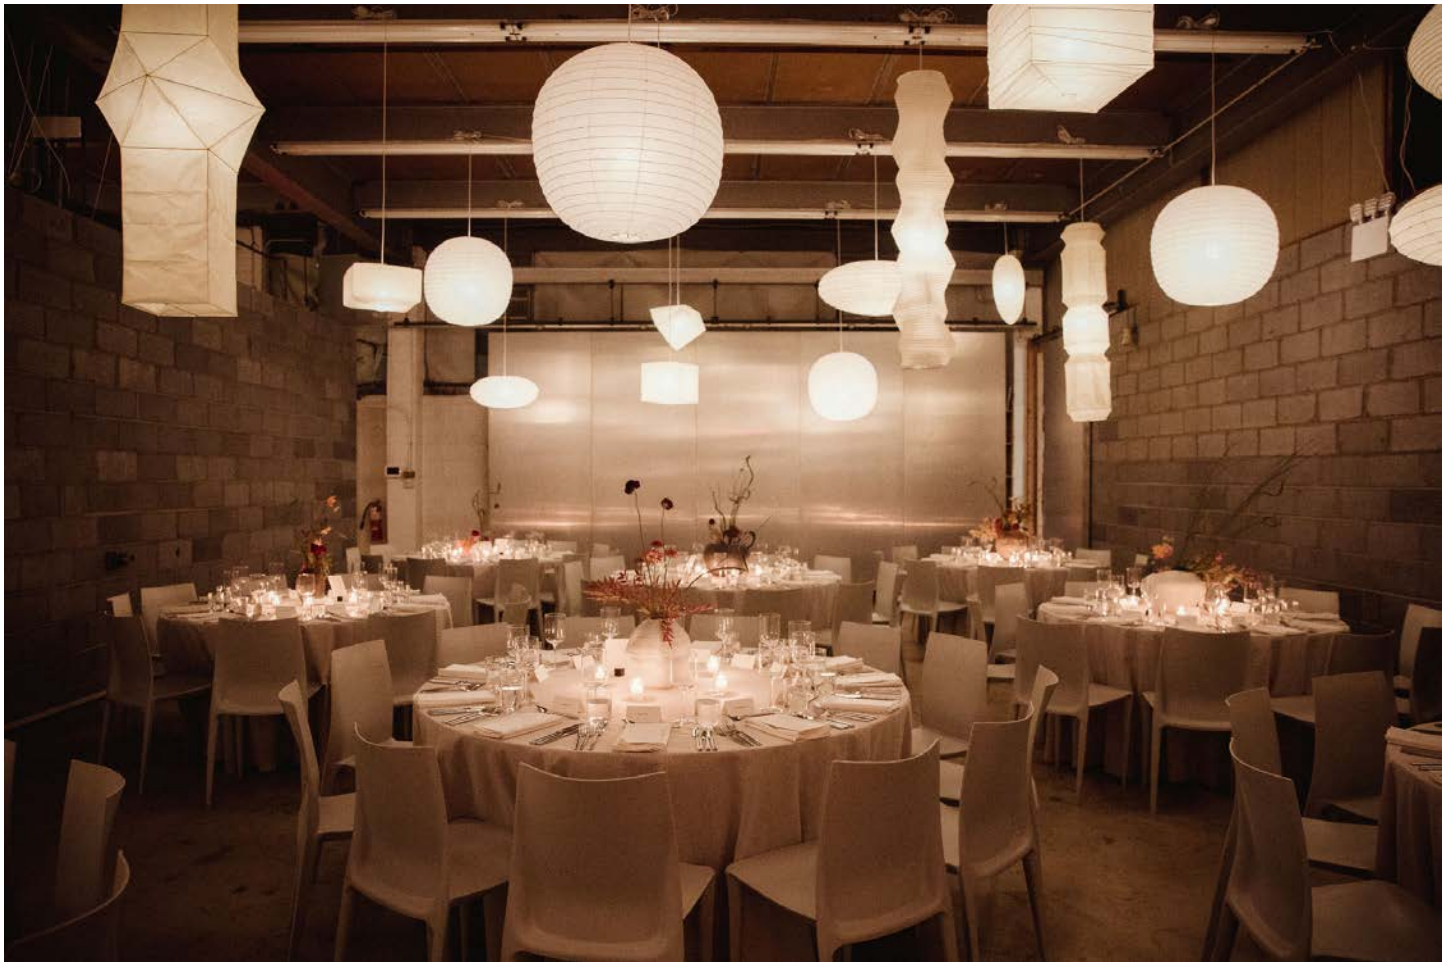

**THE NOGUCHI MUSEUM
2022 FALL BENEFIT AND ISAMU NOGUCHI AWARD
NOVEMBER 17, 2022**

AVAILABLE ARTIST WORKS

Shinwon. Yoon
Black Stone Vase 11A
10 x 10 x 8"
Sold

Shinwon. Yoon
White Stone Vase 0622
11.5 x 10 x 10"
Sold